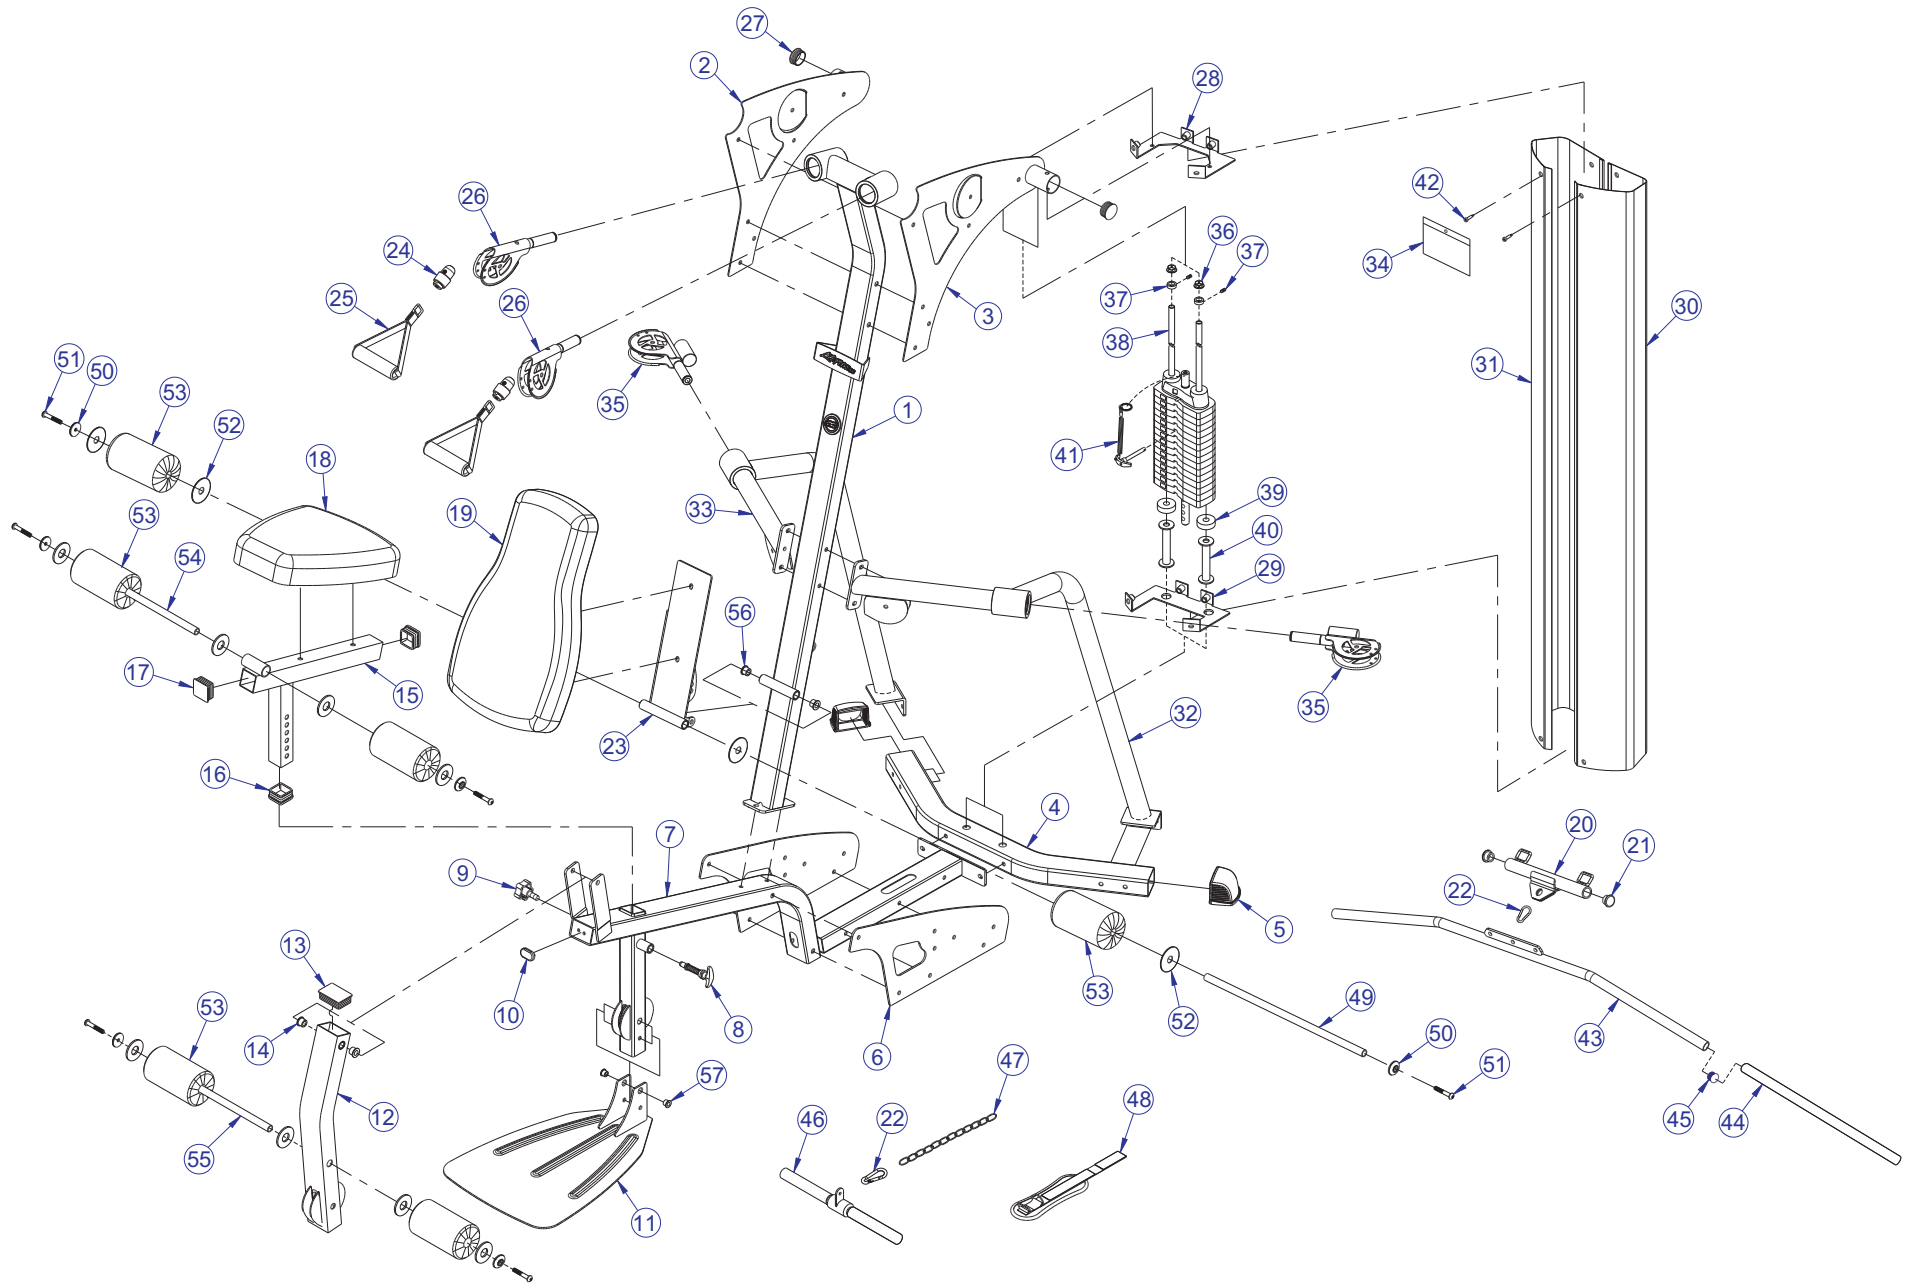

# G3-001 G3 HOME GYM COMPONENT ASSEMBLY I LEGEND

ITEM NO.	QTY.	PART NO.	DESCRIPTION
1	1	8578301	ASSY, UPRIGHT
2	1	8579001	ASSY, LEFT BOOM PLATE
3	1	8578701	ASSY, RIGHT BOOM PLATE
4	1	8580701	ASSY, STACK BASE
5	2	8593601	FOOT, CAP
6	2	8594901	BASE PLATE
7	1	8580201	ASSY, FRONT BASE
8	1	8582001	T-HANDLE SPRING PIN
9	1	8610001	BUMPER
10	1	8580401	KNOB, SEAT ADJUSTER
11	1	8587801	WLDMT, FOOT PLATE
12	1	8577801	ASSY, LEG PEDESTAL
13	1	8582201	CAP, END 75 X 50
14	2	6020601	BEARING, FLG 1/2 ID X 5/8 OD X .750
15	1	8585201	ASSY, SEAT ADJUST
16	1	8585401	CAP, END 2 SQ
17	2	8585001	CAP, END 1-3/4
18	1	8594301	PAD, CONSUMER, SEAT
19	1	8594201	PAD, CONSUMER, BACK
20	1	8596301	ASSY, ACCESSORY BAR
21	2	8596201	ROUND END CAP, 25.4 DIA
22	2	3103801	LINK, SNAP 5/16 DIA
23	1	8595001	WLDMT, BACK PAD ADJ
24	4	7872601	ASSY, QUICK CONNECT
25	2	7016902	1 RING HANDLE, 5-1/2 X 14-1/2
26	2	8578601	ASSY, SWIVEL PULLEY
27	2	8578501	CAP, END DIA 50.8
28	1	8595501	PTD ASSY, SHROUD BRKT - TOP
29	1	8595601	PTD ASSY, SHROUD BRKT - BOTTOM
30	1	8589001	SHROUD, LEFT
31	1	8588901	SHROUD, RIGHT
32	1	8594401	ASSY, LEFT ARM
33	1	8579301	ASSY, RIGHT ARM
34	1	8600301	EXERCISE CARDS, G3
35	2	8594701	ASSY, MID SWIVEL PULLEY
36	2	8579201	SOCKET BUSHING
37	2	3103302	SHAFT COLLAR, 13/16 ID ZINC
38	2	6816501	GUIDE ROD, 3/4 DIA X 76
39	2	3108002	CUSHION, WEIGHT STACK 3/4 ID
40	2	8588601	WLDMT, WEIGHT STACK SPACER
41	1	8587601	WEIGHT STACK PIN
42	2	8604201	MAGNET, CARD HOLDER
43	1	8601001	ASSY, LAT BAR
44	2	8583101	GRIP, ROW BAR
45	2	3119304	CAP, END 1 DIA RD 10-12GA
46	1	8588301	ASSY, LOW ROW BAR
47	1	6075906	CHAIN, 12 LINK
48	1	6409101	STRAP, ANKLE STANDARD
49	1	7316203	3/4 X 21 TUBE
50	6	8598001	AL CAP, ROLLER PAD END
51	6	3268301	CAP SCREW, BTN HD 3/8-16 BO
52	12	8584201	WASHER, PLASTIC
53	6	8578401	PAD, ROLLER
54	1	7316202	3/4 X 18-7/8 TUBE
55	1	7316201	3/4 X 17-7/8 TUBE
56	2	6020601	BEARING, FLG 1/2 ID X 5/8 OD X .750
57	2	3268001	SPACER, FLANGE 3/8 X 3/4